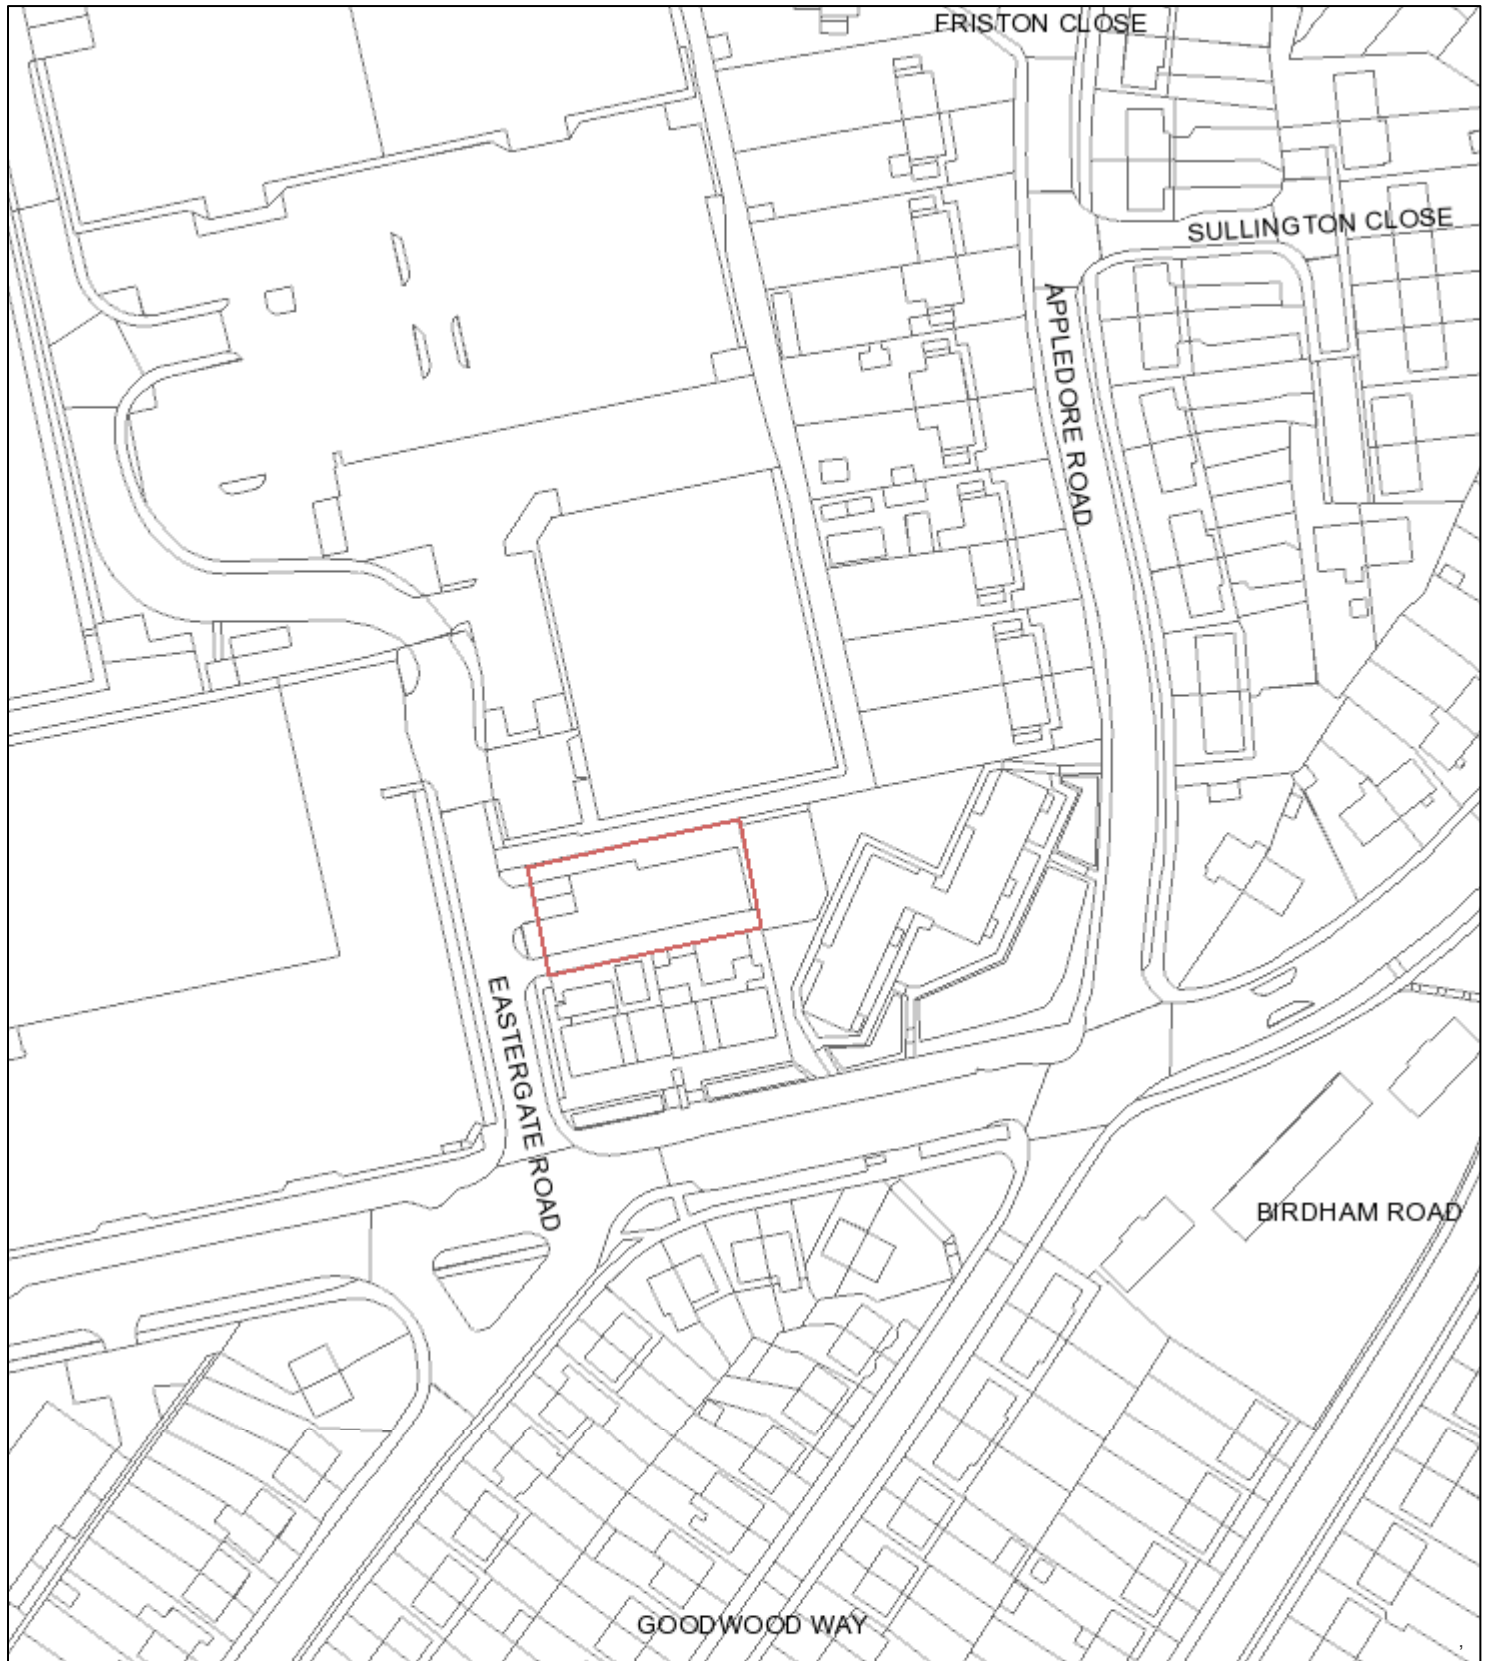

Eastergate Road: For identification purposes only

0 15 30 60 Meters

Scale 1:1,250

© Crown Copyright. All rights reserved. Licence: 100020999, Brighton & Hove City Council. 2018. Cities Revealed © 2007.